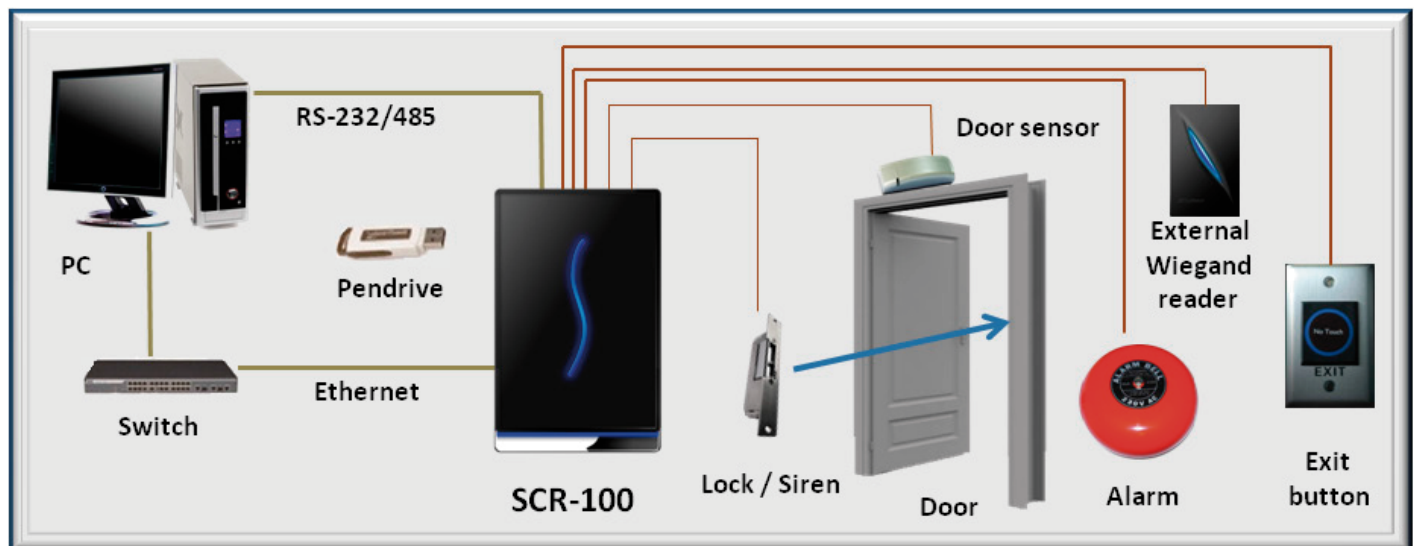

Specifications

Capacity

ID Card Capacity	30.000
Transaction Capacity	50.000

Hardware

Proximity	EM Module
Relay contacts	Lock control, Alarm

Display

LED Indicator	Green / Red

Environment

Oper. Temp	0°-45°C
Oper. Humidity	20%-80%

Power

Power	12V, DC 3A

Communication

Comm. Port	Ethernet, RS232/485
Pen drive	USB Host
Wiegand	In&Out

Proximity Module

Type	EM card
Identification	<=1 sec

Dimensions

Dimensions	153x95.5x35.5mm (L x W x D)
Weight	0.7kg

Firmware

O.S	Linux
Applications	AC (groups and TZ)
SDK	Standard SDK

Connectivity diagram

ZKTeco Inc.
ZK Mansion, Wuhe Rd, Gangtou, Bantian, Buji Town,
Longgang District, Shenzhen China 518129
Tel: 86-755-8960 2345/46/47/48
E-mail: sales@zkteco.com
www.zkteco.com

Global Offices:
USA: +1 732-412-6007
EU: +34 916532891
Brazil: +55 31 2515-8326
Thailand: +66-027199154
Mexico: +52-55-52928418

South Africa: +27 12 259 1047
Egypt: +201110444134
Dubai: +971 4 6091 310
India: +91 8123536788
Indonesia: +62 21 2921 8949

Vietnam: +84-0169-5813007
Philippines: +63 9084118832
Russia: +8 915 178-46-81

sales@zkteco.eu