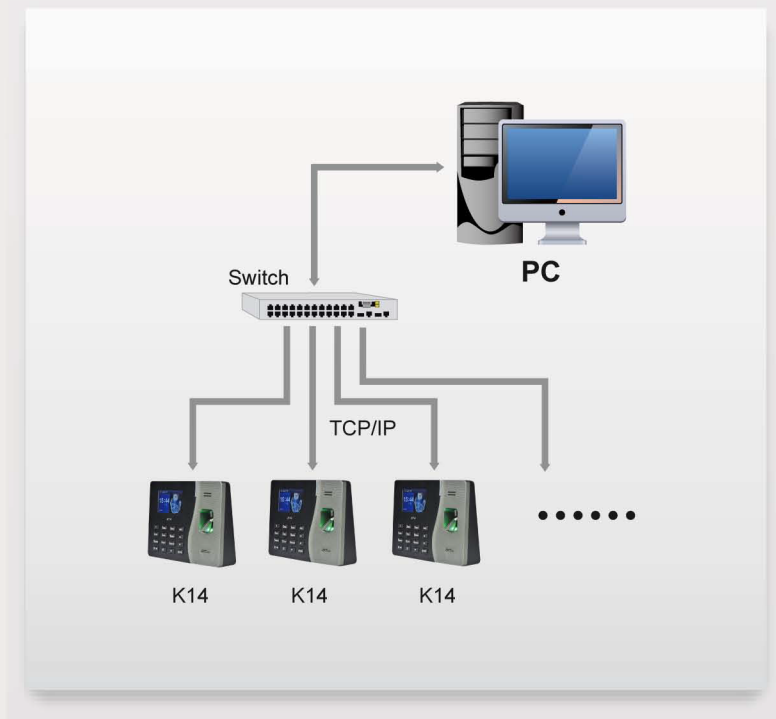

You can use Excel; you can be an excellent Workforce Management Manager!

K14 Internet SSR Fingerprint Time Clock

Introduction

K14 is an innovation biometric fingerprint reader for Time & Attendance applications, offering unparalleled performance using an advanced algorithm for reliability, precision and excellent matching speed. With SSR report (Self-Service-Recorder) stored in the time clock. The 2.8 inch TFT can display more information vividly, including fingerprint image quality and verification result etc. TCP/IP communication is standard and make sure the data transmission between terminal and PC can be easily done within several seconds, it is the best choice for small chain stores.

Features:

- * TCP/IP ,USB Host
- * Color TFT screen with GUI Interface for easy of use
- * Built-in latest fingerprint algorithm V10.0
- * Built-in SSR Excel Software, Openoffice.org ,libreOffice
- * Multi Languages
- * Function keys to select the IN or Out status of the punches
- * Real-Time1-touch data backup

Configuration:

Specifications:

Display	2.8 inches TFT Screen
Fingerprint capacity	3000
Card capacity	3000
Transaction capacity	100000
Communication	TCP/IP USB HOST
Standard Functions	Scheduled-bell, SMS, Work Code, DLST, SSR Report, Self-Service Query, Automatic Status Switch , T9 Input, 9 Digit User ID , ID Card
Power Supply	5V DC 2A
Operating Temperature	0 ℃- 45 ℃
Operating Humidity	20% - 80%
Dimension(W×H×D)	185X140X30 mm