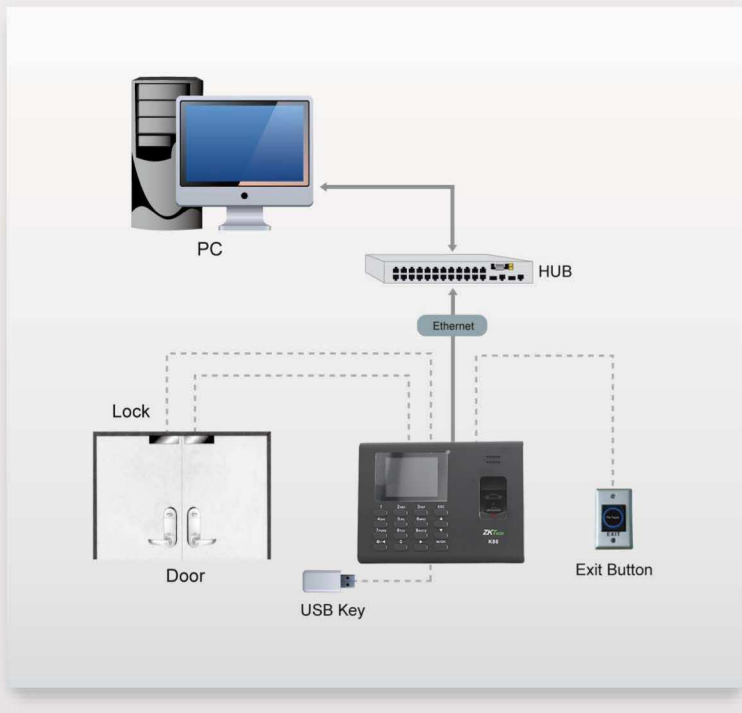

You can use Excel; you can be an excellent workforce management manager!

K80

Fingerprint Time Attendance Terminal

Introduction

K80 is a 2.8-inch TFT screen Time Attendance & Simple Access Control Terminal. It has interfaces for third party electric lock and exit button. TCP/IP and USB Host make data management extremely easy. Most importantly, the built-in backup battery can eliminate the trouble of power-failure. With elegant appearance and reliable quality, you can get the best from it.

Features:

- TCP/IP, USB -host
- Built-in battery
- Simple access control or external bell
- Multi languages
- SSR report in excel forms

Configuration:

Specifications:

Fingerprint capacity	3000
Card capacity	3000
Transaction capacity	100000
Display	2.8-inch TFT Screen
Communication	TCP/IP, USB Host
Standard Functions	Work Code, SMS, DST, Self-Service Query, Automatic Status Switch, Scheduled-bell, T9 Input, 9 Digit User ID, Built-in Battery, Simple Access Control or External Bell
Power Supply	DC 12V 1.5A
Verification Speed	≤0.5 Sec.
Operating Temp.	0°C - 45°C
Operating Humidity	20%-80%
Dimension	184*136*37.6(Length*Width*Thickness)