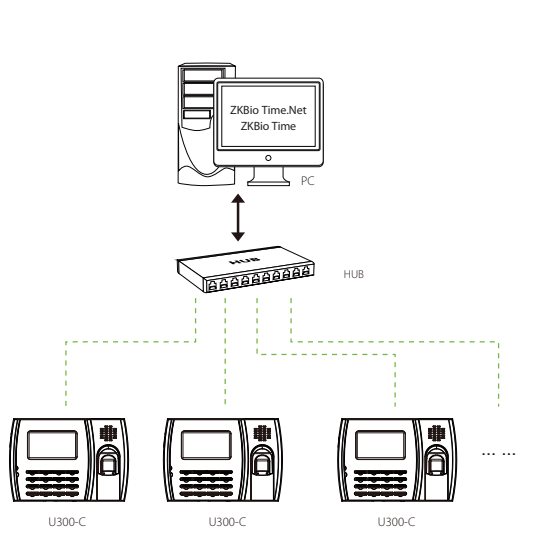

Specifications

Fingerprint Capacity	3,000
Card Capacity	10,000 (Optional)
Record Capacity	100,000
Display	2.8-inch Screen
Communication	TCP/IP, USB-host / Client(Optional)
Standard Functions	SMS, Workcode, DST, Schedule Bell, Self-Service Query, Automatic Status Switch, 9-digit User ID
Optional Functions	ID / IC / HID, Webserver, Photo ID, ADMS, External Bell and Printer, Multiple Verify Modes
Software	ZKBio Time.Net, ZKBio Time
Power Supply	DC 5V 0.8A
Verification Speed	≤ 0.5 Sec.
Operating Temp.	0°C - 45°C
Operating Humidity	20% - 80%
Dimension	181.6 × 126 × 49mm (Length×Width×Thickness)
Gross Weight	1.2 kg

Configuration

What's in the Box

USB Cable

Screws and Holders