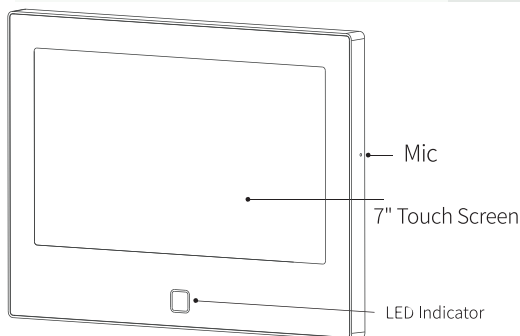

Examples of accessories

Smart Security Panel Kit

Schütz

Excellence through Innovation

1 Jahr kostenlose Garantie

App Store

Google Play

Web Link