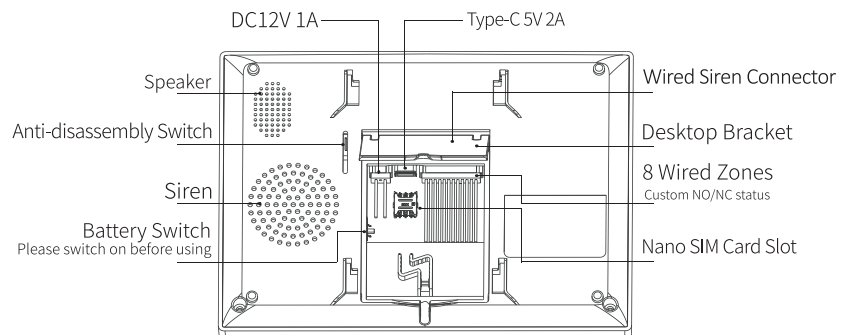

Shield 7

Shield Series Alarm System
schutz-tech.com

Schütz
Premium Qualität

- 7-inch IPS full-color display
- 5000mAh Libattery, standby time is 32 hrs
- 1024X600 high resolution screen
- Wireless connection + 8 wired zones
- Type-C power port + 2 pin 12V power input slot for project installation
- Louder siren
- Support up to 200 accessories
- Two-way calls function
- 5 groups of preset alarm calls
- Low battery alarm
- Support anti-dismantling alarm
- Support Smart Life APP
- Support Amazon Alexa
- Support Google Assistant
- 600MHz high-speed smart chip
- Built-in 5 languages

Technical Parameter

• Power supply	DC12V 1A external cable DC5V 2A Type-C USB
• Built-in battery	3.7V 5000mAh lithium battery
• Working power consumption	<5W
• Working temperature	-10°C~+50°C
• Relative humidity	<95% (no condensation)
• Wireless parameters	433MHz
• WiFi	2.412Ghz to 2.484Ghz < 20dBm
• Bluetooth Working frequency	2402MHz to 2480MHz < 20dBm
• Wired Defense Zone	8
• Mobile standard	2G
• WiFi standard	IEEE802.11b/g/n 2.4GHz
• Product size	183×135×18mm

Led Connector

Color	Panel status
Red	Alarming
Yellow	Armed
Green	Disarmed

Flashing	Panel status
Yellow/Green	Delay Arming
Red/Green	Delay Alarming

Examples of accessories

Smart Security Panel Kit

Schütz

Excellence through Innovation