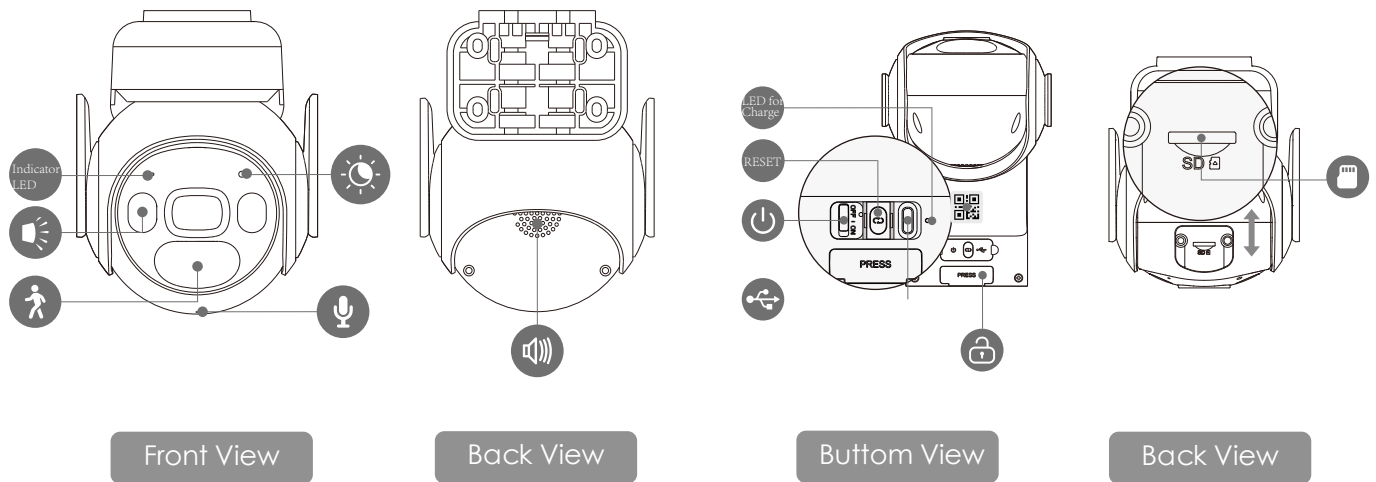

Specifications

Camera

3MP(2304*1296)
Night Vision: 20m(23ft) Distance
3.6mm Fixed Lens
Field of View : 120° (D),
(330° Pan, 90° Tilt)
15000mAh Rechargeable Battery

Video & Audio

Video Compression : H.265
Up to 15fps Frame Rate
8x Digital Zoom
Two-way Audio

Notice Management

Motion Detection
Human Detection
Configurable Region
Performance mode

Storage

Local Storage: SD Card (Up to 256GB)
Cloud Storage: Imou Subscription Plan
Record, view, and save events in your Imou app with a 31 day trial of the Imou Subscription Plan.

Network

Wi-Fi:IEEE802.11b/g/n,50m Open Field
Imou App: iOS, Android

Auxiliary Interface

Built-in Mic & Speaker
Power on / off Button
Reset Button

General

DC 5V 2A Power / Imou Solar Panel Supply
Power Consumption:< 3.5W
Operating Temperature:-20℃~+50℃ (-4°F~122°F)
Charging Temperature:-0℃~+45℃ (32°F~112°F)
Camera Dimensions: 117*110*142 mm (4.64*4.33*5.59 inch)
Camera Weight: 718g (1.58 lb)
CE, UKCA

What's in the box

- 1x Camera
- 1x Power Cable(1m)
- 1x Mounting Template
- 4x Screws
- 1x Quick Start Guide
- 1x Mounting Bracket
- 4x Expansion Screw