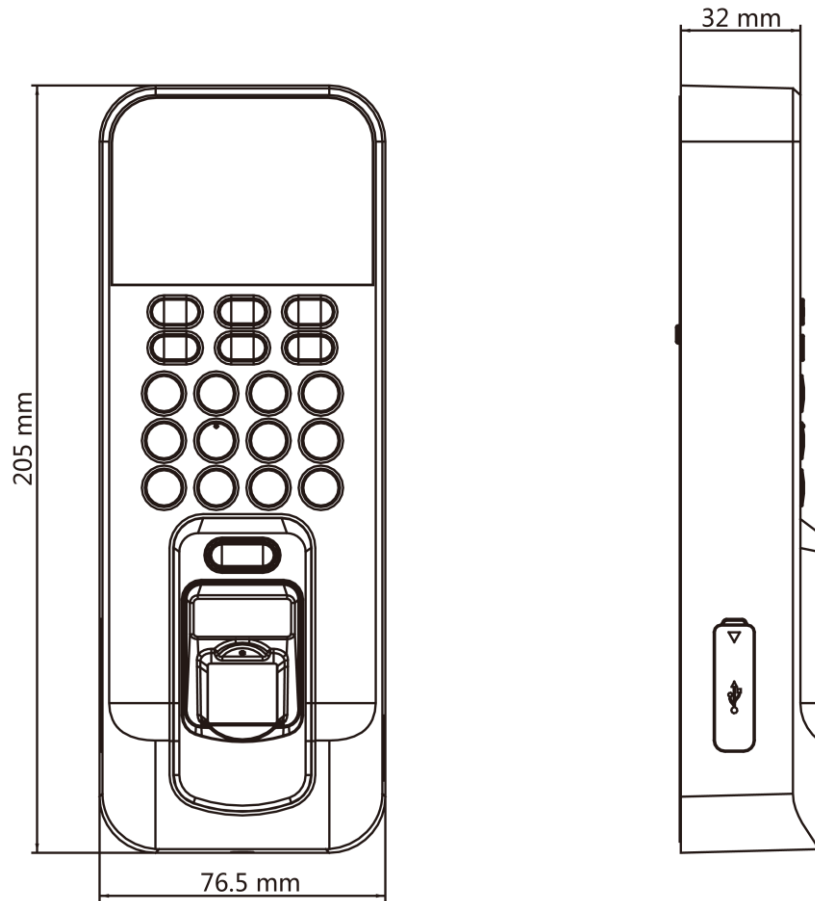

▪ **Available Model**

DS-K1T804BEF

▪ **Dimension**